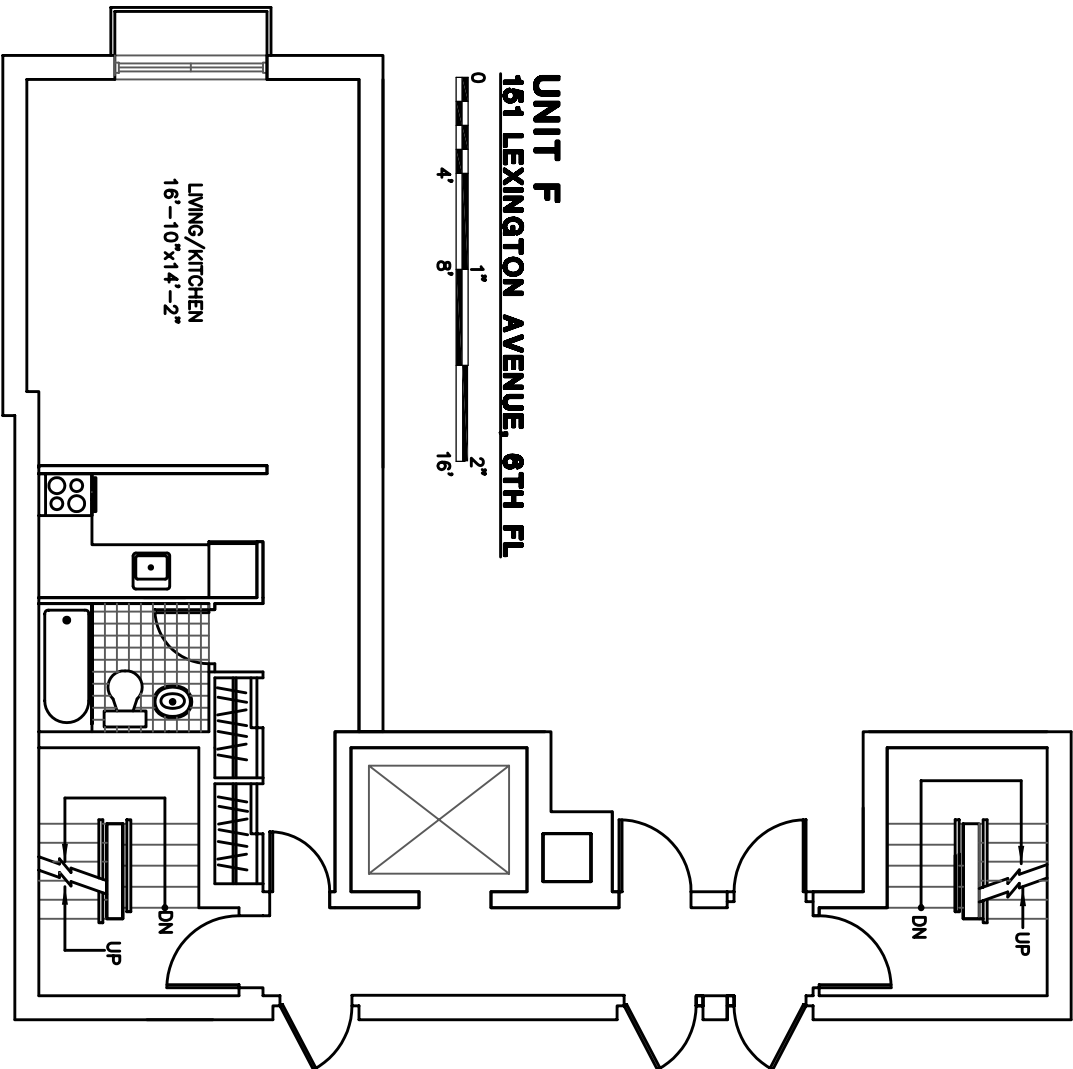

UNIT F
161 LEXINGTON AVENUE, 9TH FL

KEY PLAN